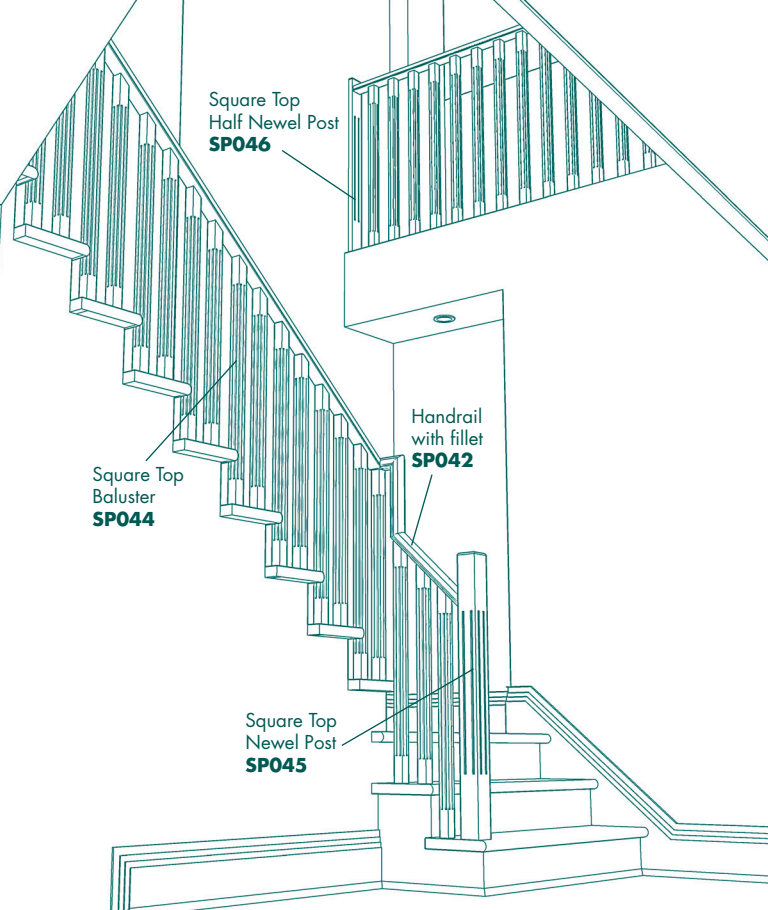

Stair Riser
SP023

Stair Tread
SP020

Ideas

ALEXANDRIA
Moulding

Stair Case – Urban Style

Square Top
Half Newel Post
SP046

Square Top
Baluster
SP044

Handrail
with fillet
SP042

Square Top
Newel Post
SP045