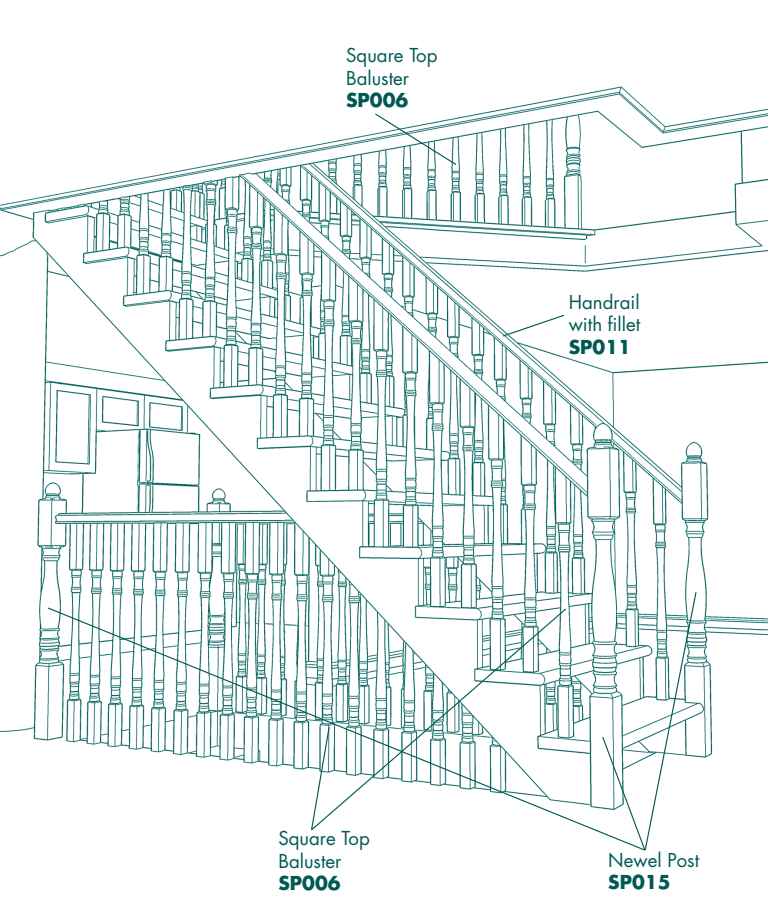

Victorian
Newel Post
SP032

Hallway Basket
Baluster Set
SP052

Hallway Spiral
Baluster Set
SP056

Stair Tread
SP020

Bull Nose Cap
SP017

Ideas

ALEXANDRIA
Moulding

Stair Case – Rustic