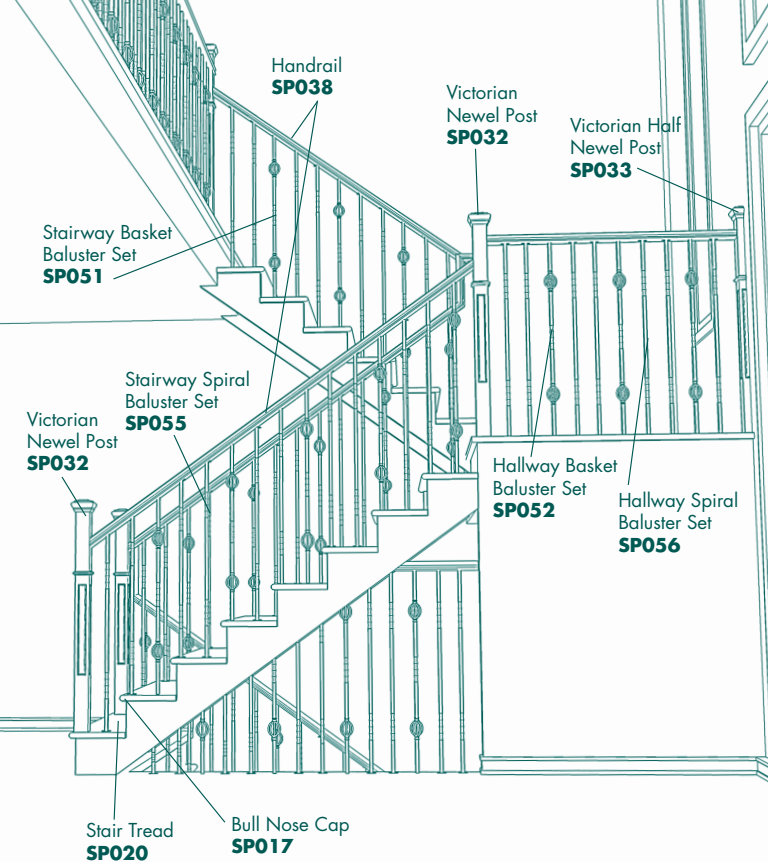

Handrail
SP038

Victorian
Newel Post
SP032

Victorian Half
Newel Post
SP033

Stairway Basket
Baluster Set
SP051

Stairway Spiral
Baluster Set
SP055

Victorian
Newel Post
SP032

Hallway Basket
Baluster Set
SP052

Hallway Spiral
Baluster Set
SP056

Stair Tread
SP020

Bull Nose Cap
SP017