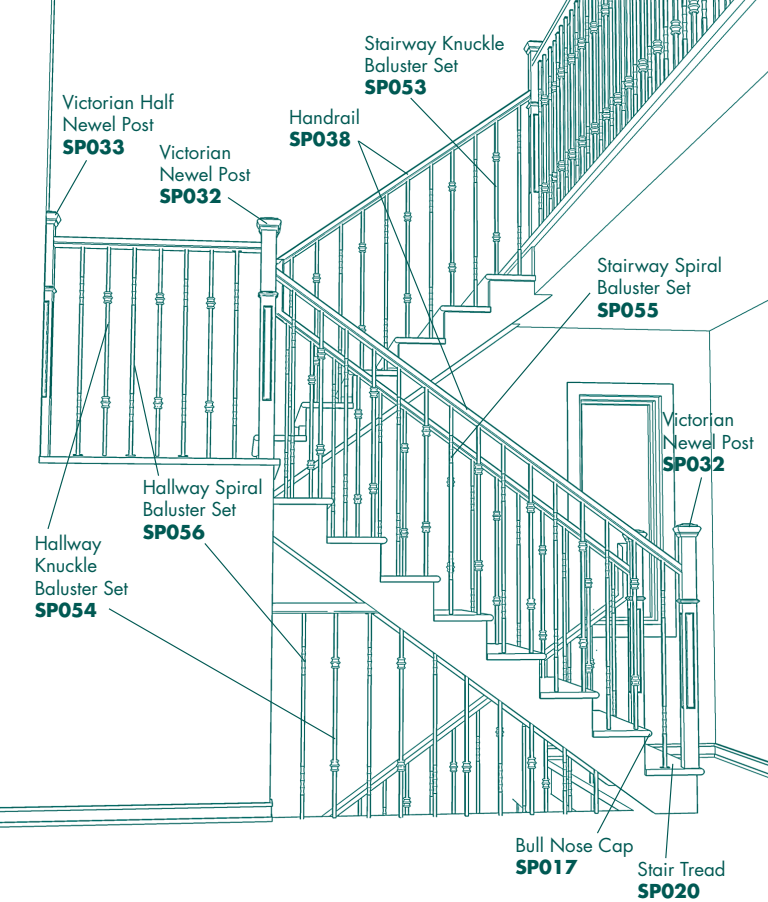

Square Top
Baluster
SP006

Handrail
with fillet
SP011

Square Top
Baluster
SP006

Newel Post
SP015

Ideas

ALEXANDRIA
Moulding

Stair Case – Dreamy

Victorian Half
Newel Post
SP033

Victorian
Newel Post
SP032

Handrail
SP038

Stairway Knuckle
Baluster Set
SP053

Stairway Spiral
Baluster Set
SP055

Hallway Spiral
Baluster Set
SP056

Hallway
Knuckle
Baluster Set
SP054

Victorian
Newel Post
SP032