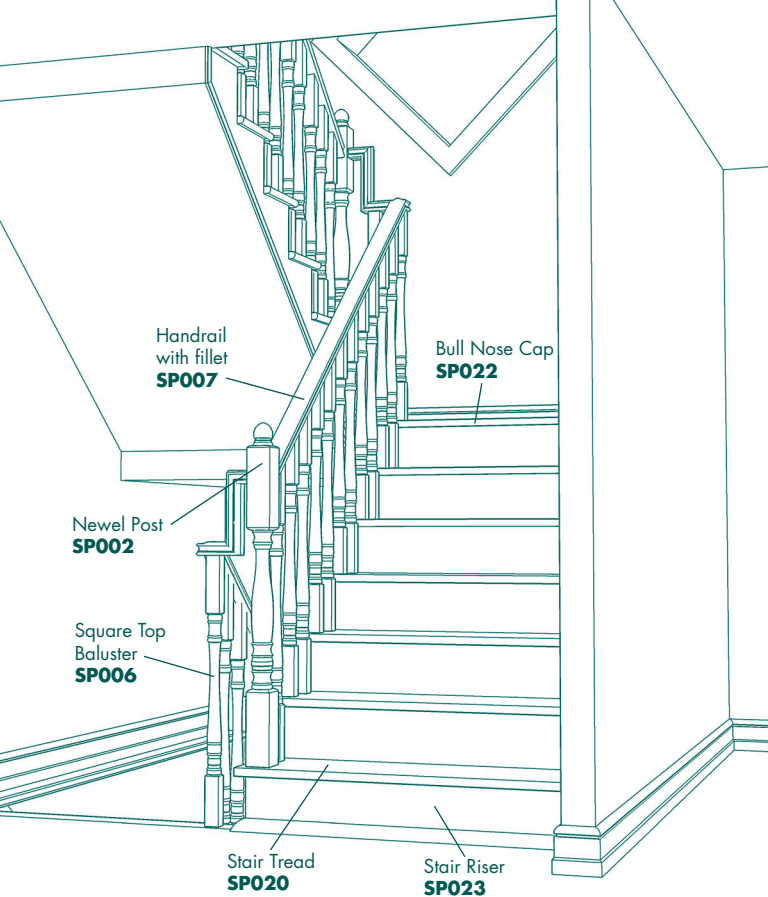

Bull Nose Cap
SP017

Stair Tread
SP020

Ideas

ALEXANDRIA
Moulding

Stair Case – Classic

Handrail
with fillet
SP007

Bull Nose Cap
SP022

Newel Post
SP002