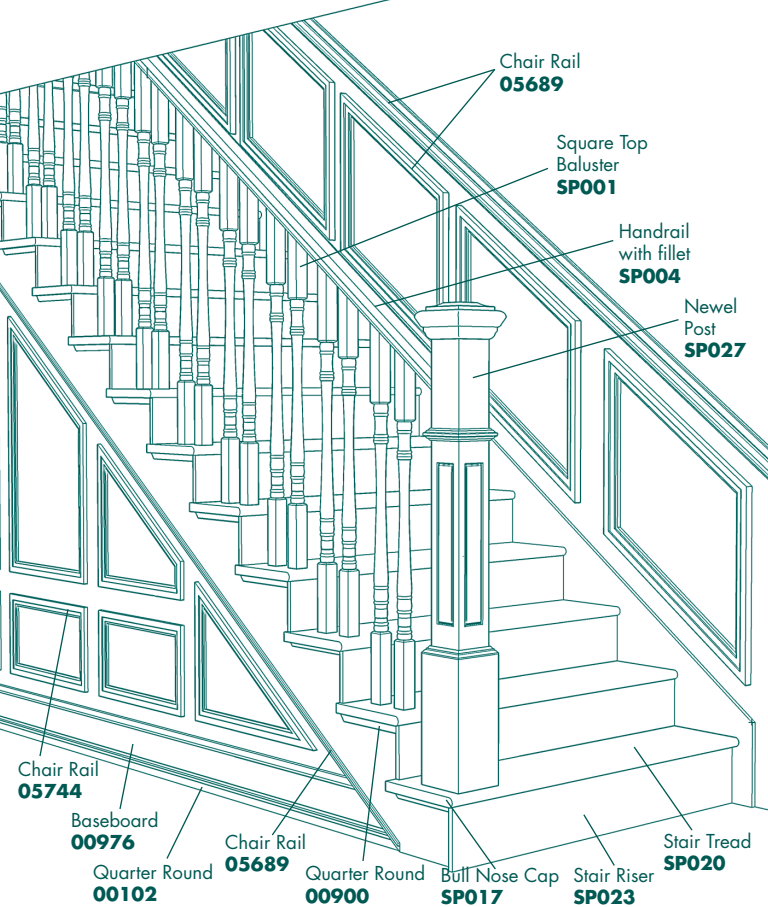

Ideas

ALEXANDRIA
Moulding

Stair Case – Traditional

Chair Rail
05689

Square Top
Baluster
SP001

Handrail
with fillet
SP004

Newel
Post
SP027

Chair Rail
05744

Baseboard
00976

Quarter Round
00102

Chair Rail
05689

Quarter Round
00900

Bull Nose Cap
SP017

Stair Riser
SP023

Stair Tread
SP020

Ideas