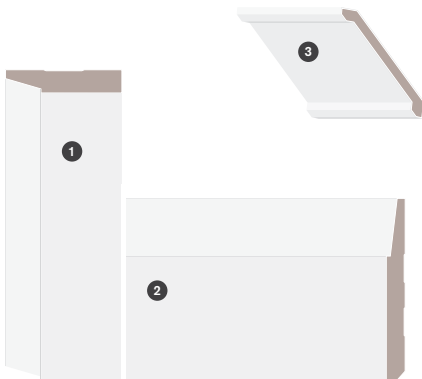

1 Casing
01737
3/4" x 3-1/2"
PMDF

2 Baseboard
03533
5/8" x 5-1/2"
PMDF

3 Crown
2192A
5/8" x 4-1/2"
PMDF