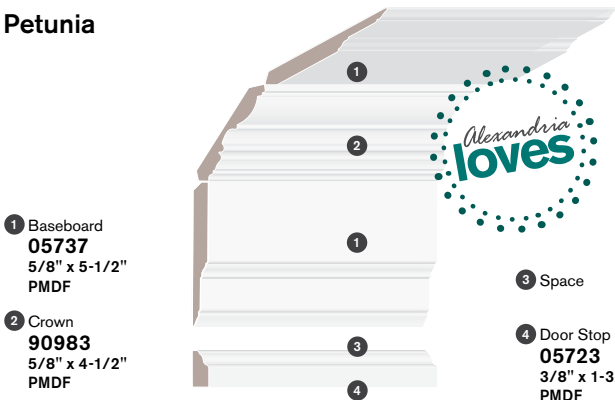

Petunia

1. 1 Baseboard
   05737
   5/8" x 5-1/2"
   PMDF

1. 2 Crown
   90983
   5/8" x 4-1/2"
   PMDF

1. 3 Space

1. 4 Door Stop
   05723
   3/8" x 1-3/8"
   PMDF

Lily