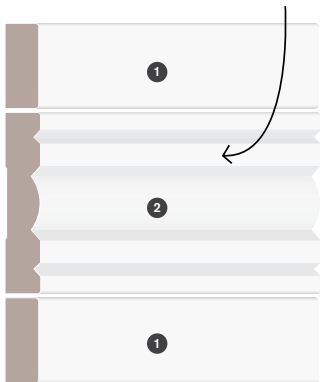

Baseboard

1. 1 Casing
   02187
   1/2" x 2-1/2"
   PAINTED MDF

1. 2 Base Cap
   CR688
   3/4" x 1-3/8"
   PMDF

1. 3 Casing
   02184
   5/8" x 3-1/2"
   PAINTED MDF

Paint these primed mouldings with DecoSmart™ paint for a perfect colour match!

Persia

1. 1 Chair Rail
   02182
   5/8" x 1-1/2"
   PAINTED MDF

1. 2 Casing
   05729
   5/8" x 3-1/8"
   PMDF

Valeria