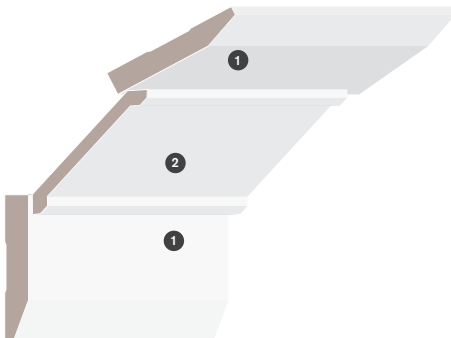

1. 1 Casing
   02189
   5/8" x 3-1/2"
   PAINTED MDF

1. 2 Crown
   02192
   1/2" x 4-1/8"
   PAINTED MDF

Mona