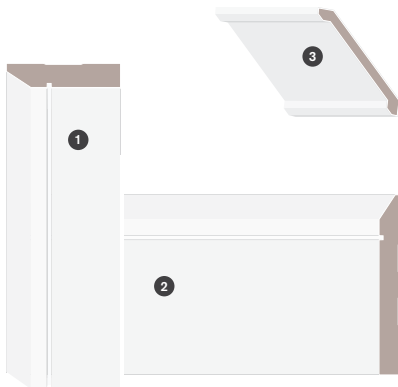

M Collection Urban

1 Casing
01705
3/4" x 3-1/2"
PMDF

2 Baseboard
01692
5/8" x 5-1/2"
PMDF

3 Crown
2192A
5/8" x 4-1/2"
PMDF