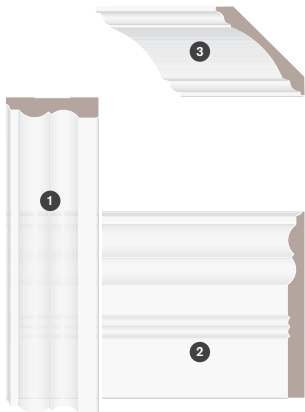

1 Casing
07976
3/4" x 3-1/4"
PMDF

2 Baseboard
00976
5/8" x 6-1/2"
PMDF

3 Crown
05982
9/16" x 4-1/2"
PMDF