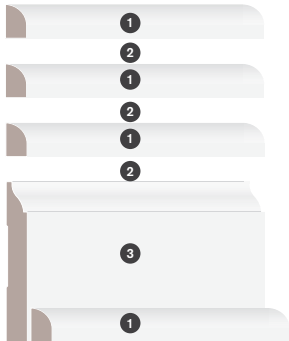

Laika

- **1** Base Shoe
  00101
  7/16" x 11/16"
  PFJP
- **2** Space
- **3** Baseboard
  0623A
  7/16" x 3-1/4"
  PFJP