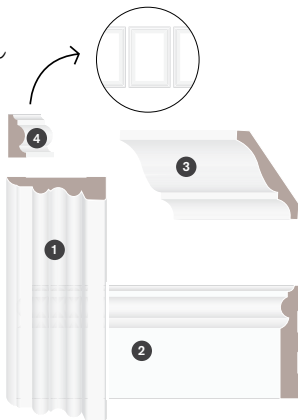

*Enhance your décor
with wall paneling!*

- 1 Casing
  CR669
  1" x 4-1/8"
  PMDF
- 2 Baseboard
  CR683
  3/4" x 4-1/2"
  PMDF
- 3 Crown
  CR695
  1/16" x 4-1/2"
  PMDF
- 4 Base Cap
  CR687
  3/4" x 1-3/4"
  PMDF