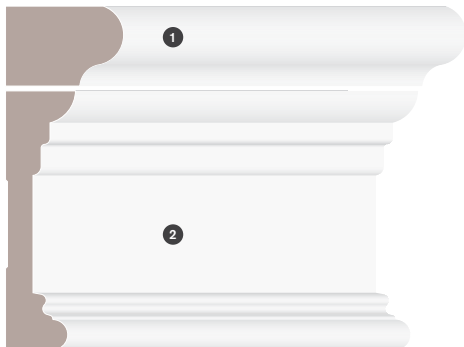

Architrave

---

1. 1 Stool
   00653
   1-1/8" x 1-11/16"
   PMDF

1. 2 Architrave
   07712
   1" x 3-5/8"
   PMDF

Nina

1. 1 Casing
   CR694
   1" x 3-1/2"
   PMDF
2. 2 Board
   03190
   3/4" x 7-1/4"
   PMDF
3. 3 Panel Moulding
   00189
   9/16" x 1-1/2"
   PFJP