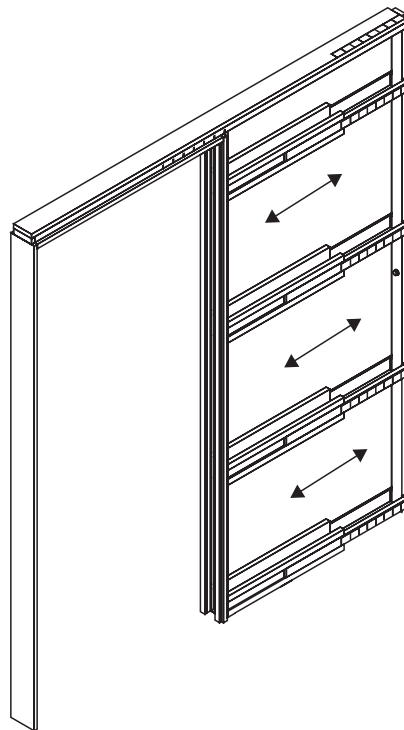

Holding doors that weigh up to 150 lbs, our pocket door frames can fit into walls with a thickness of 4-3/8" and can sustain doors with a varying thickness of 1-1/8" to 1-3/8". Give yourself the space you need with the look you desire – include pocket doors in your home design, today!

ALEXANDRIA
Moulding

POCKET DOOR FRAME

ITEM NUMBER	DIMENSIONS
PD124-00080C	24" X 80"
PD128-00080C	28" X 80"
PD130-00080C	30" X 80"
PD132-00080C	32" X 80"
PD136-00080C	36" X 80"

ADJUSTABLE POCKET DOOR FRAME

ITEM NUMBER	DIMENSIONS
PD724-00080C	24" to 36" X 80"

Alexandria East

20352 Power Dam Road
Alexandria, Ontario
K0C 1A0

Tel: 1 613 525-2784
Toll Free: 1 866 377-2539
Fax: 1 613 525-3783

alexandriamoulding.com